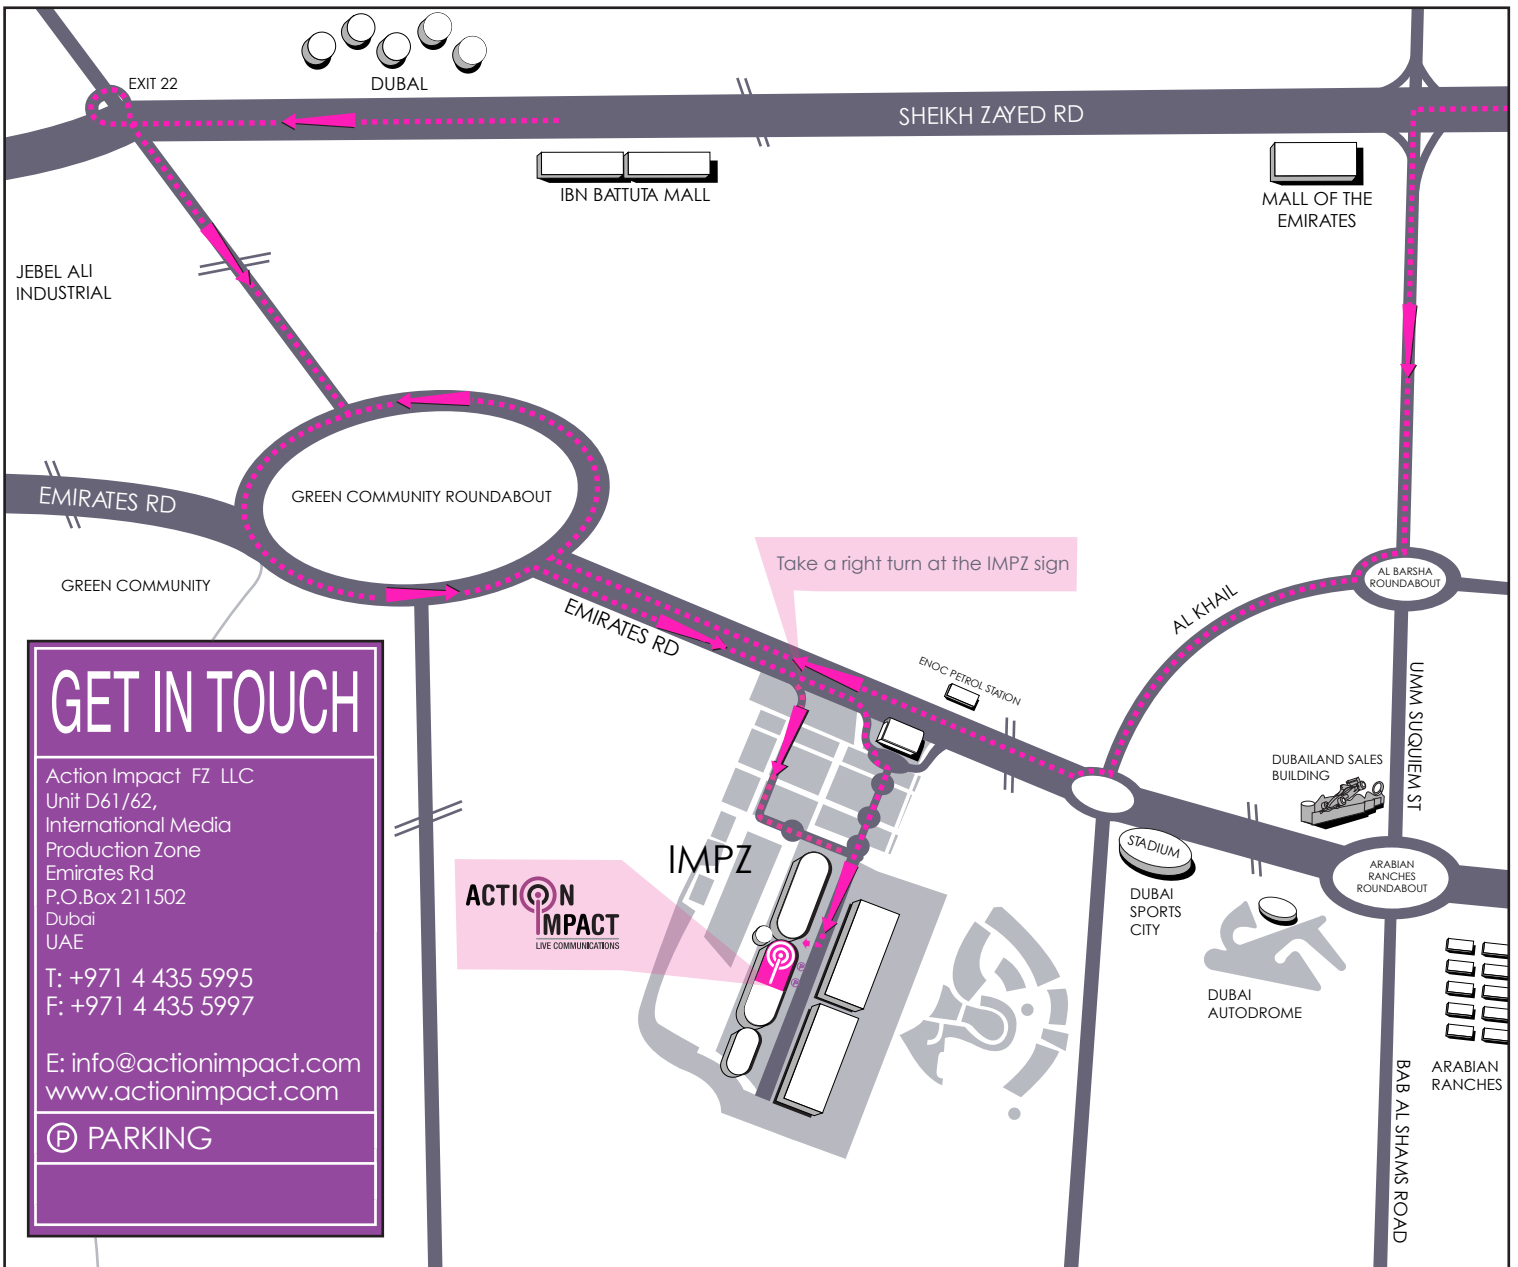

SO YOU WANT TO FIND US? LOCATION MAP

DIRECTIONS

We are located on the right hand side just off Emirates road between the **Green Community** and **Al Khail** Roundabouts, heading towards Dubai.

GET IN TOUCH