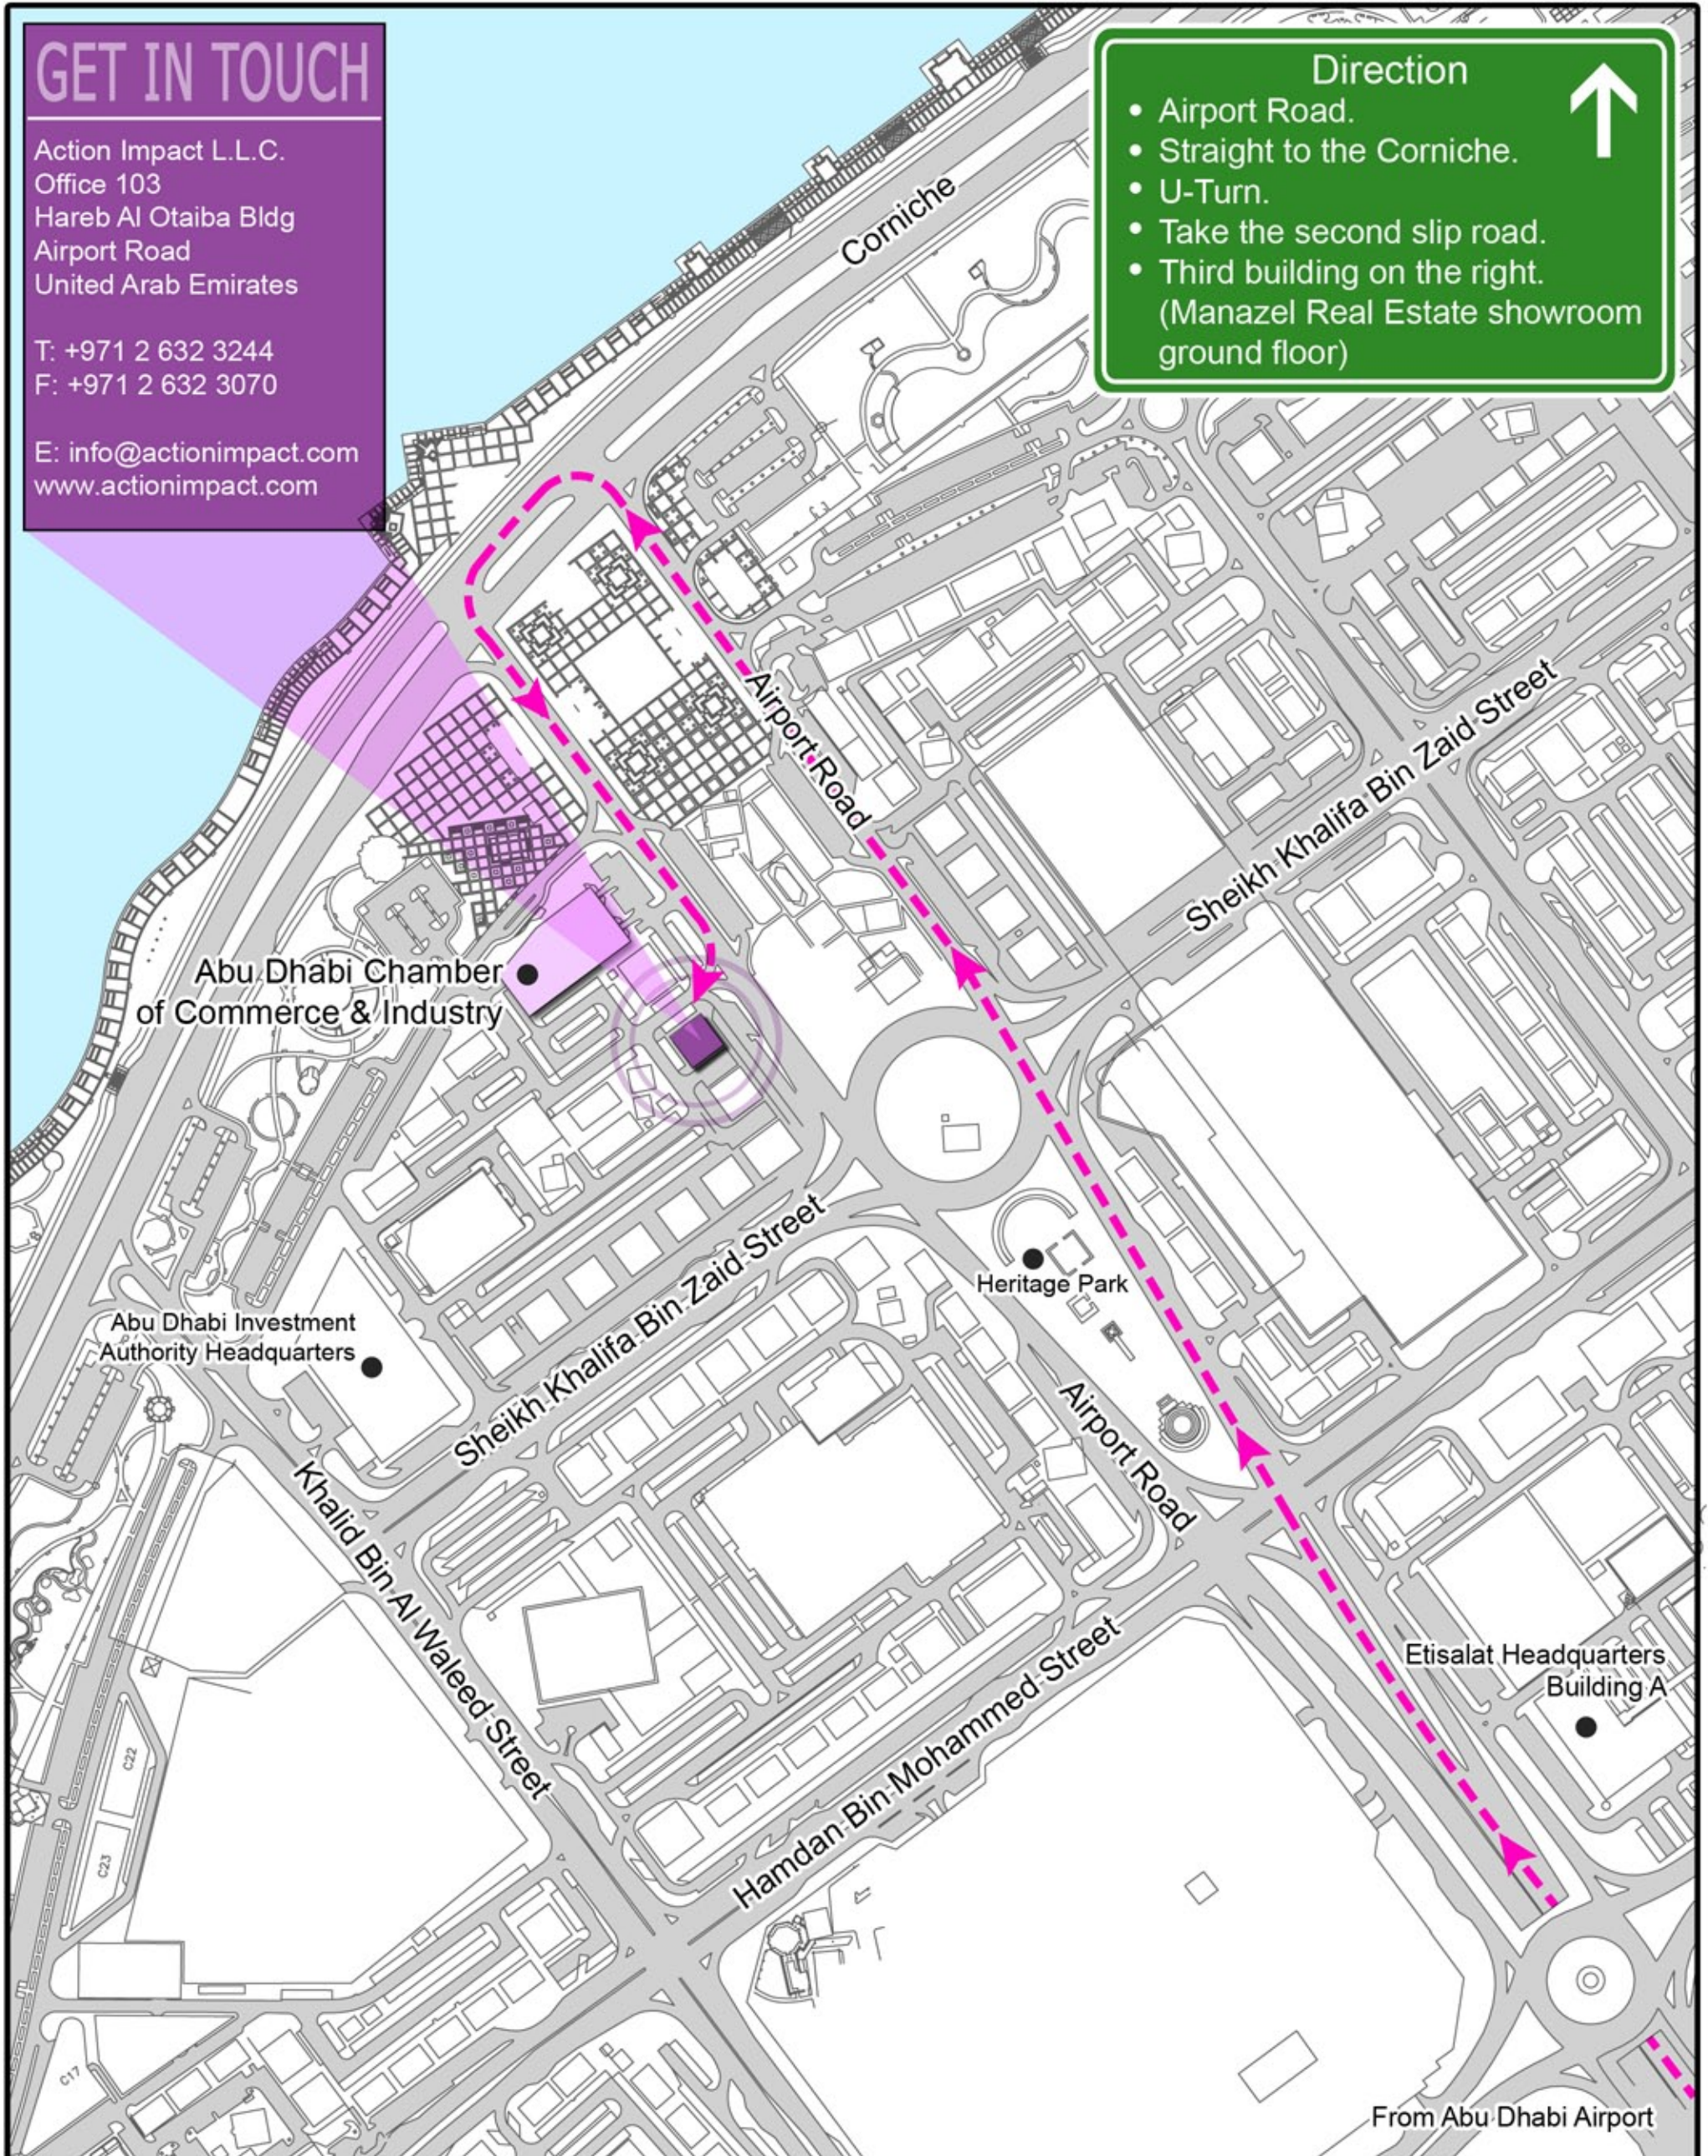

So You Want to Find Us? LOCATION MAP

GET IN TOUCH

Action Impact L.L.C.
Office 103
Hareb Al Otaiba Bldg
Airport Road
United Arab Emirates

T: +971 2 632 3244
F: +971 2 632 3070

E: info@actionimpact.com
www.actionimpact.com

- Direction 
- Airport Road.
 - Straight to the Corniche.
 - U-Turn.
 - Take the second slip road.
 - Third building on the right.
(Manazel Real Estate showroom ground floor)

From Abu Dhabi Airport